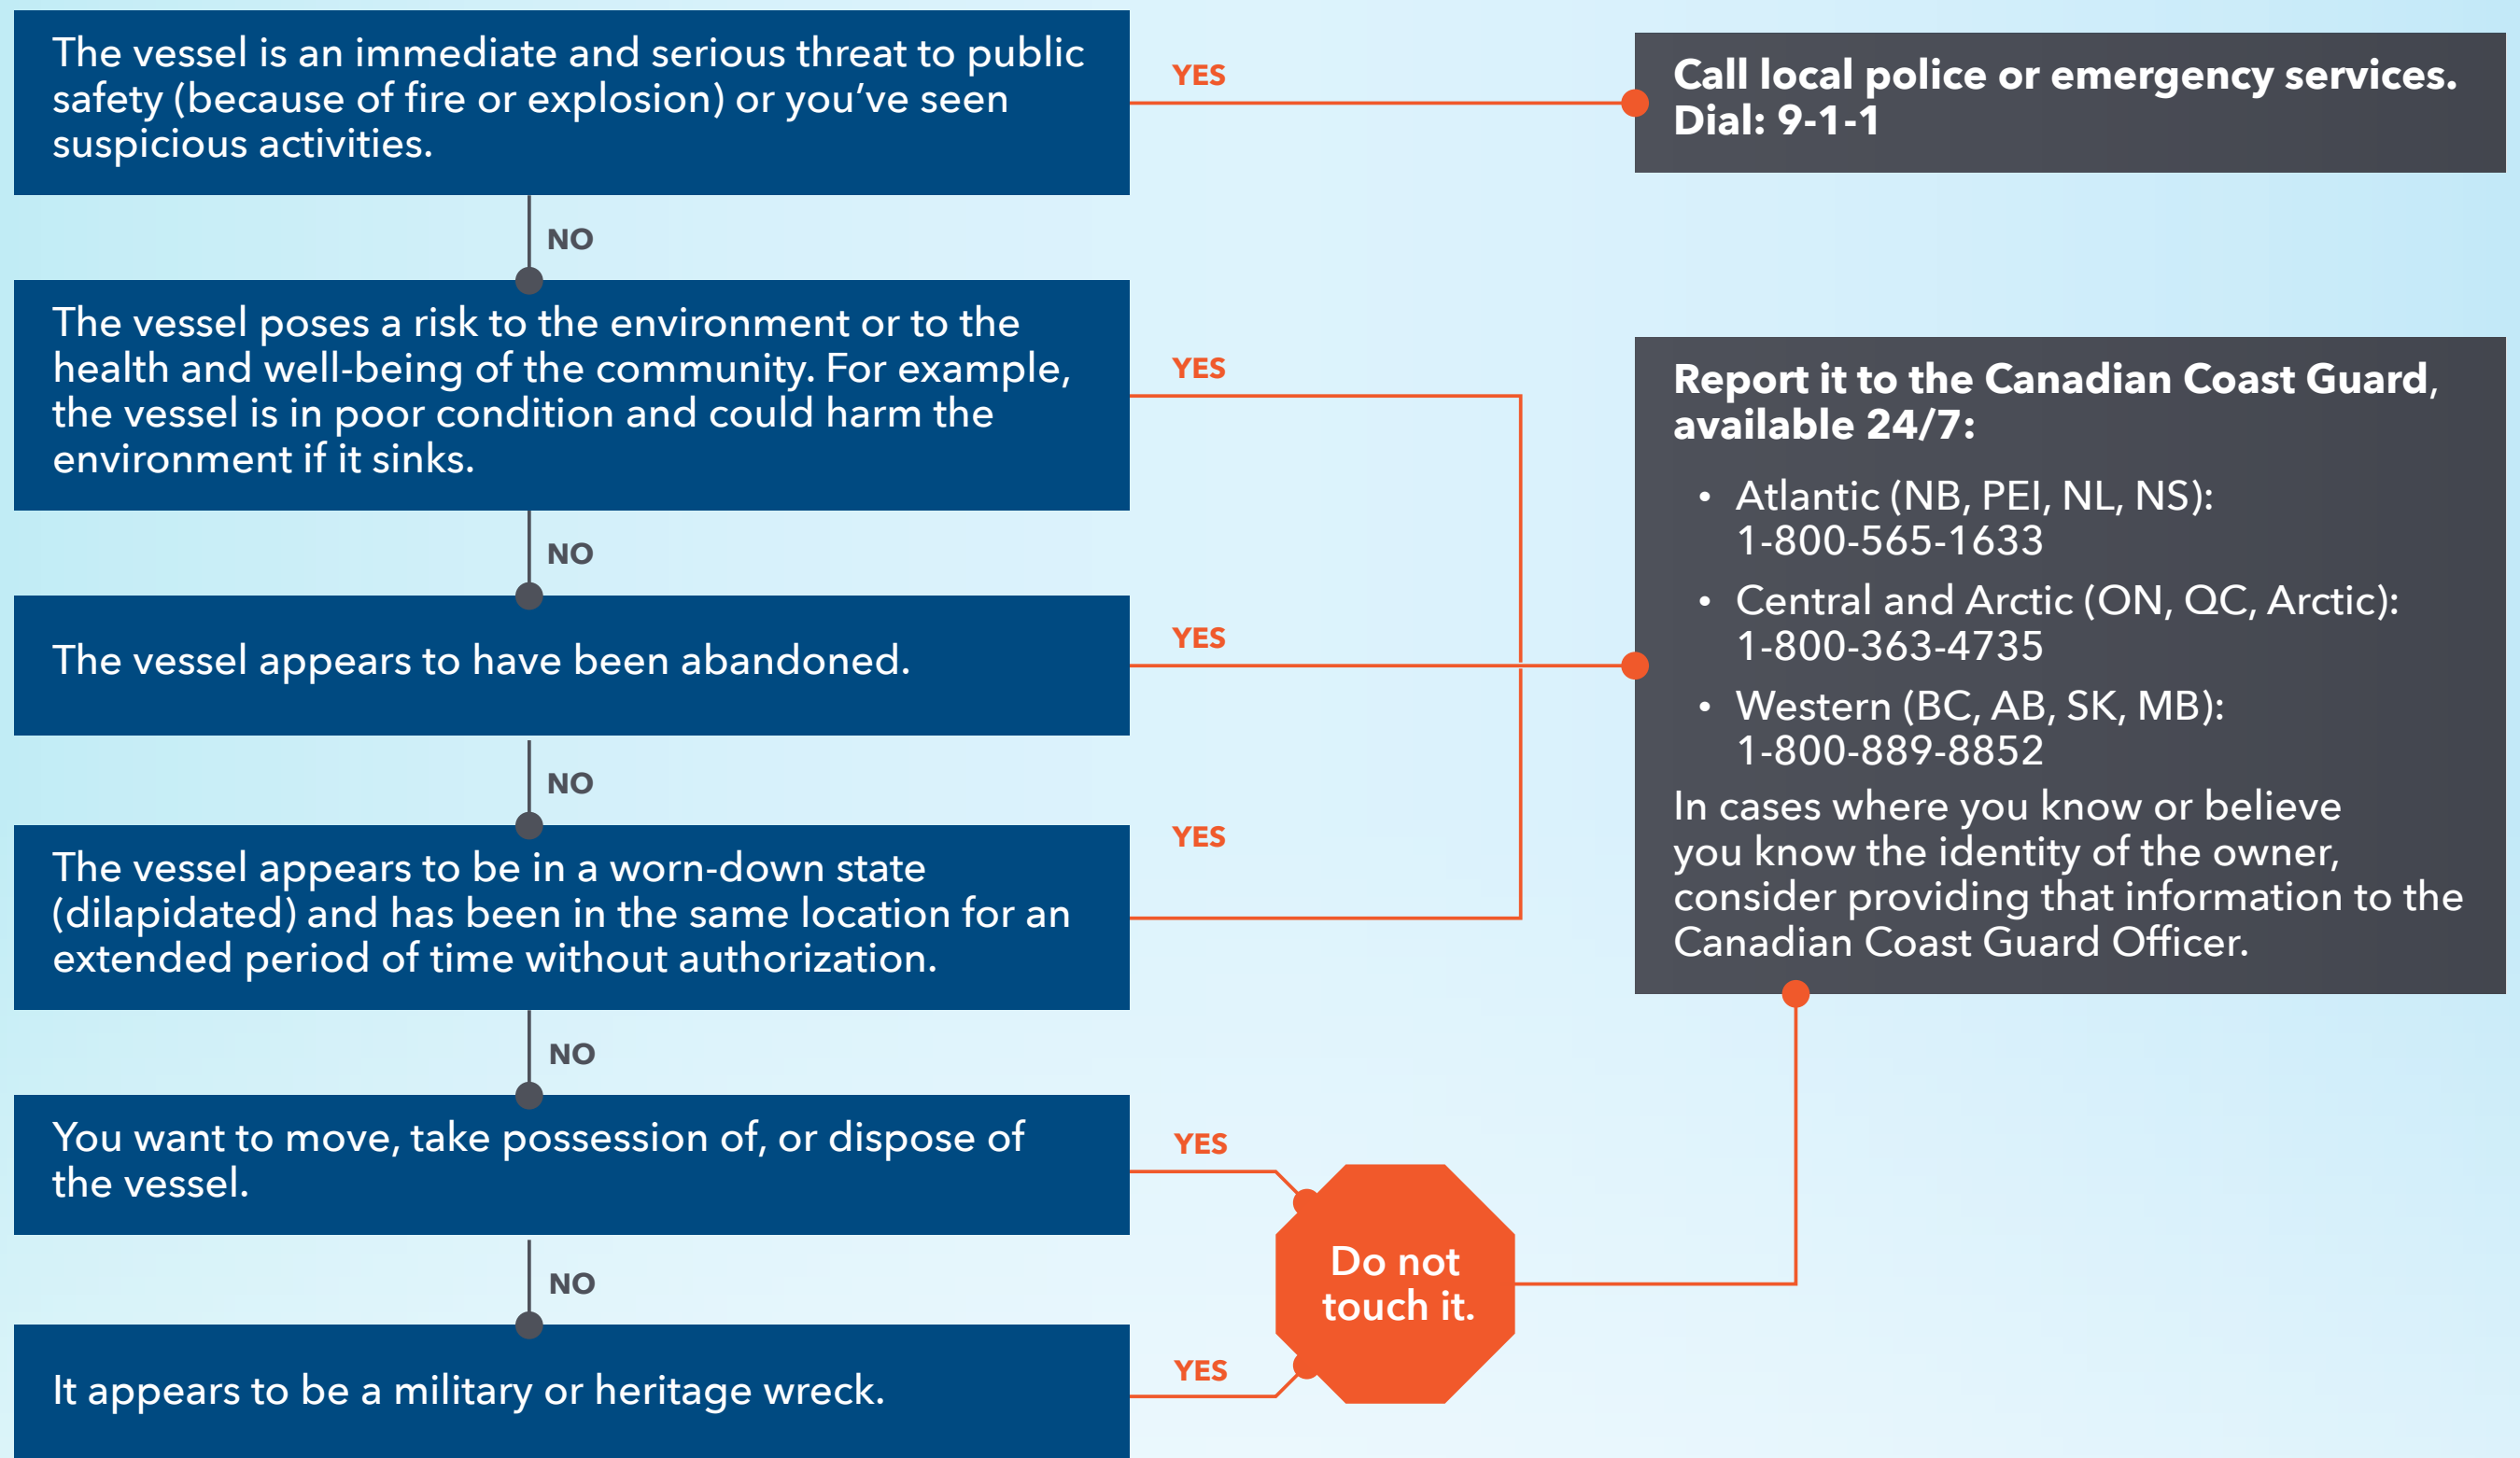

I FOUND A WRECKED, ABANDONED OR HAZARDOUS VESSEL (INCLUDING BOATS)

CONTACT CANADIAN COAST GUARD

CONTACT TRANSPORT CANADA

For more information, please consult: www.tc.gc.ca/abandonedboats