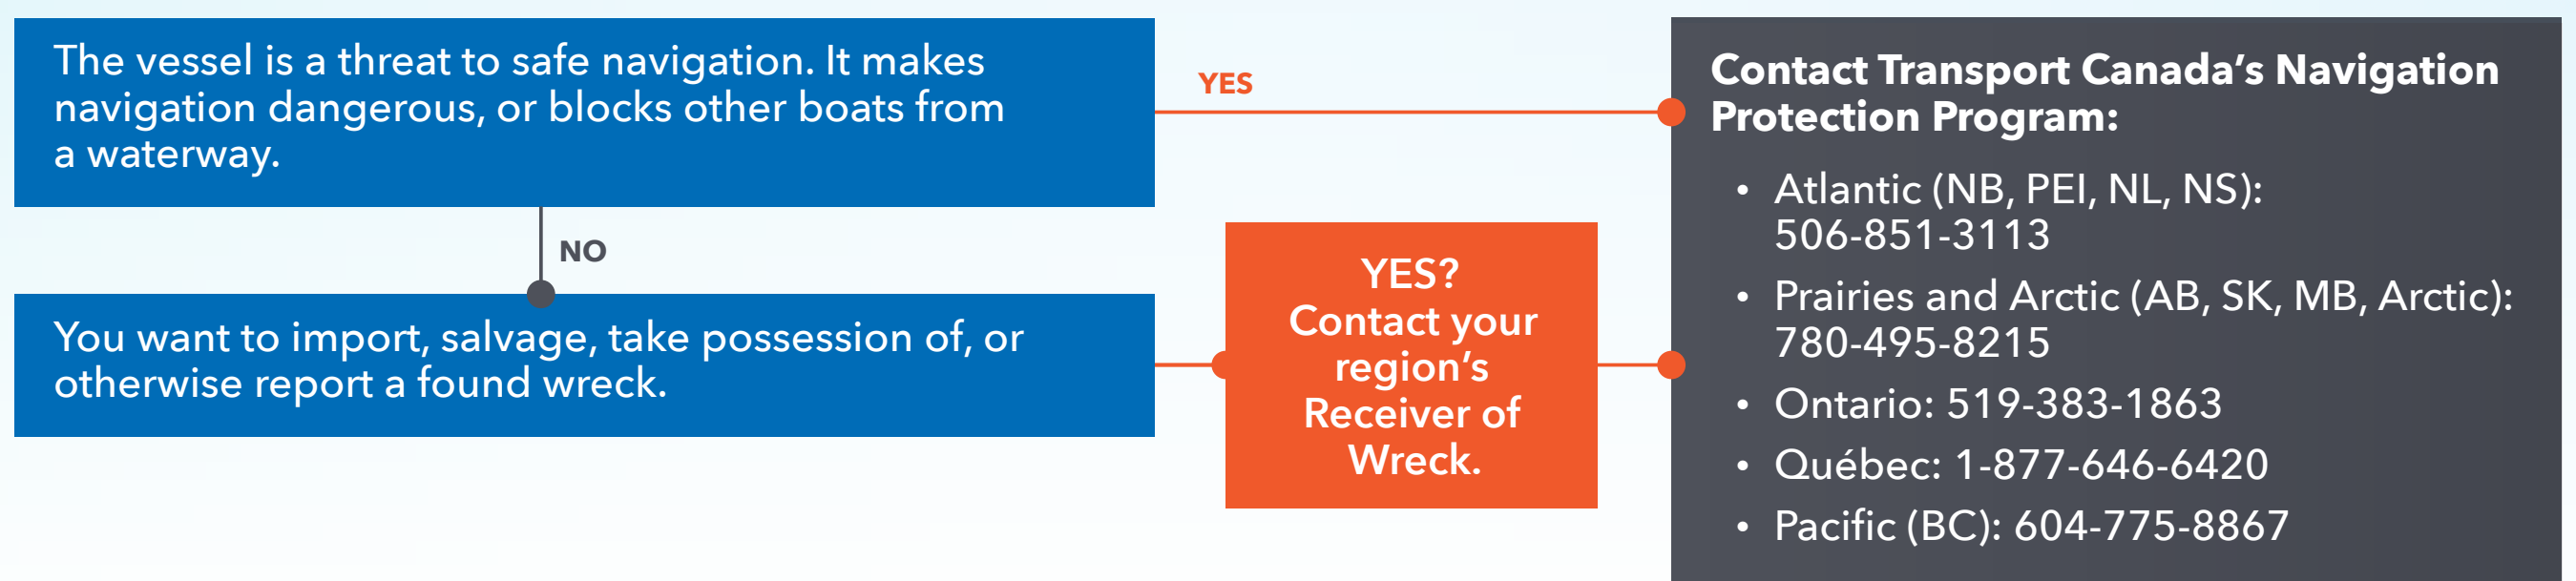

I FOUND A WRECKED, ABANDONED OR HAZARDOUS VESSEL (INCLUDING BOATS)

CONTACT CANADIAN COAST GUARD

CONTACT TRANSPORT CANADA

For more information, please consult: www.tc.gc.ca/abandonedboats